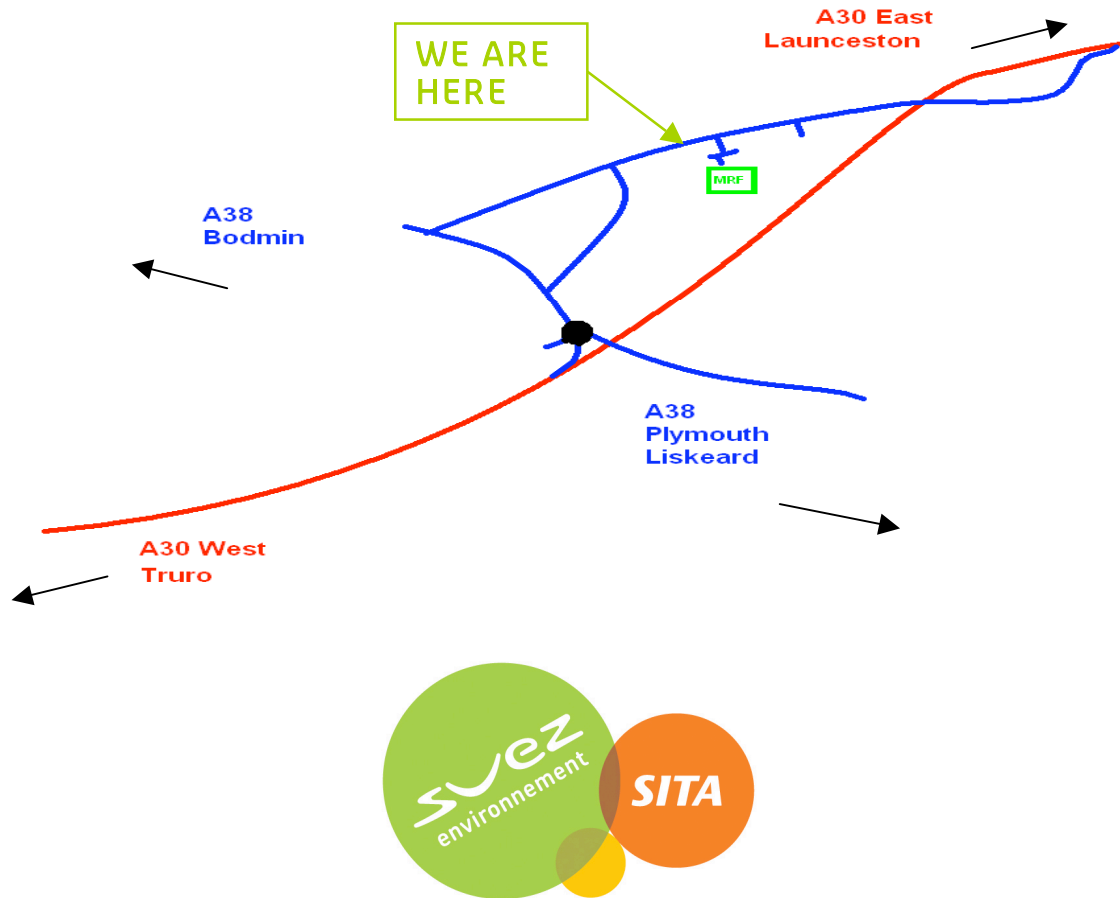

HOW TO FIND THE BODMIN MATERIALS RECYCLING FACILITY AND VISITOR CENTRE ...

Travelling from West Cornwall

Turn off the A30 - signposted Bodmin, Liskeard, Plymouth and A38. At Carminow Cross roundabout, take the second exit - signposted Bodmin, A38. Take the first turning right - signposted Industrial Estates. At the crossroads, turn right. Move into the central lane and turn right into the Business Park. At the next junction, the building to the right of the car park with a glass porch is the materials recycling facility and visitor centre.

Travelling from East Cornwall

Turn off the A30 - signposted Bodmin, Plymouth, Liskeard and A38. Take the second left onto the Business Park. At the next junction, the building to the right of the car park with a glass porch is the materials recycling facility and visitor centre.

BODMIN MRF & VISITOR CENTRE, BODMIN BUSINESS PARK,
LAUNCESTON ROAD, BODMIN, CORNWALL PL31 2RJ